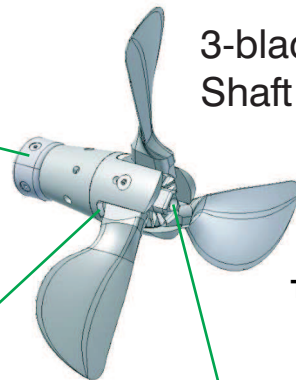

2-blade
Saildrive

Ø15"-16,5" #1552000000
Ø18"-20" #1553000000
Ø22"-26" #1554000000
Ø28"-30" #1555000000

3-blade
Shaft

Testo

Ø15"-16,5" #1407710000
Ø18"-20" #1407510000
Ø22"-26" #1407610000
Ø28"-30" #1409710000

Ø15"-16,5" #1407210000
Ø18"-20" #1407310000
Ø22"-26" #1407410000
Ø28"-30" #1407451100

3-blade
Saildrive

Ø15"-16,5" #15527500
Ø18"-20" #15539500