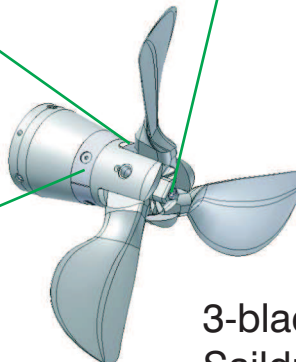

2-blade
Saildrive

Ø15"-16,5" #1552000000
Ø18"-20" #1553000000
Ø22"-26" #1554000000
Ø28"-30" #1555000000

3-blade
Shaft

Testo

Ø15"-16,5" #1407710000
Ø18"-20" #1407510000
Ø22"-26" #1407610000
Ø28"-30" #1409710000

Ø15"-16,5" #1407210000
Ø18"-20" #1407310000
Ø22"-26" #1407410000
Ø28"-30" #1407451100

3-blade
Saildrive

Ø15"-16,5" #15527500
Ø18"-20" #15539500